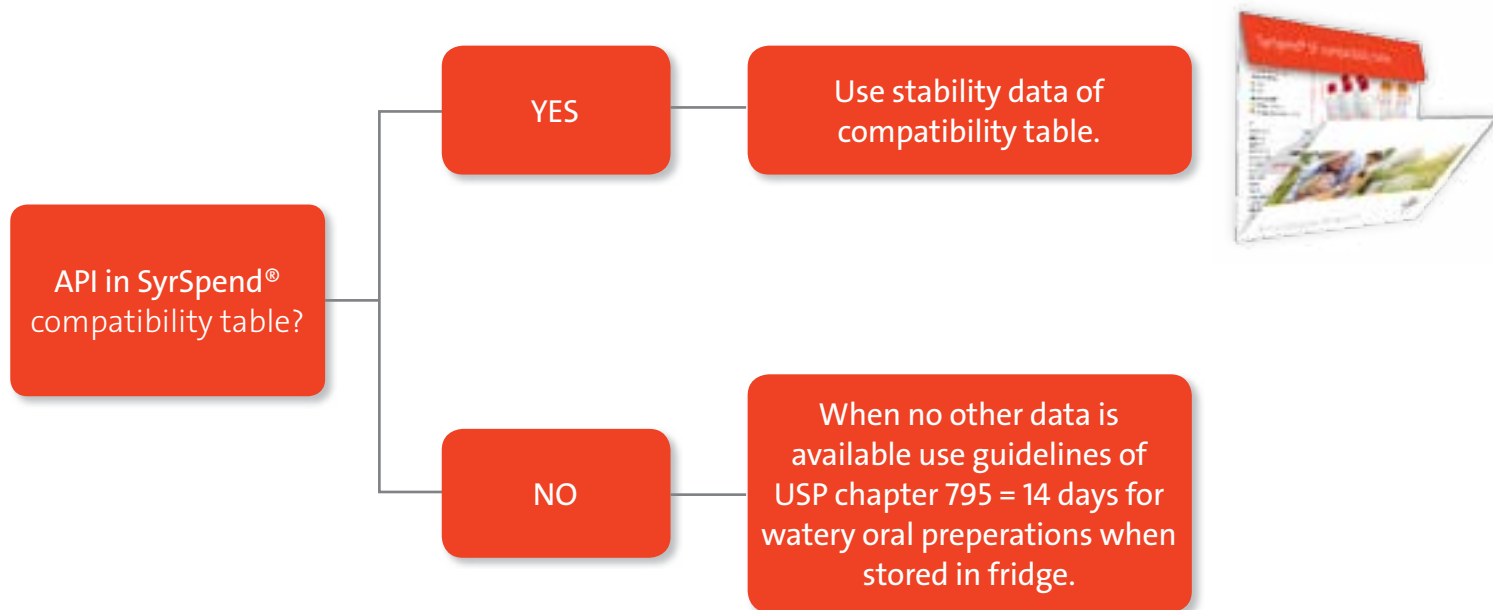

Choice of SyrSpend® SF vehicle

* Pre-weighed powder to make 100 ml suspension

Choice of stability

Consult the **Fagron Formulations** app for more SyrSpend® SF Compatibility data.

Wide range of compounding formulas