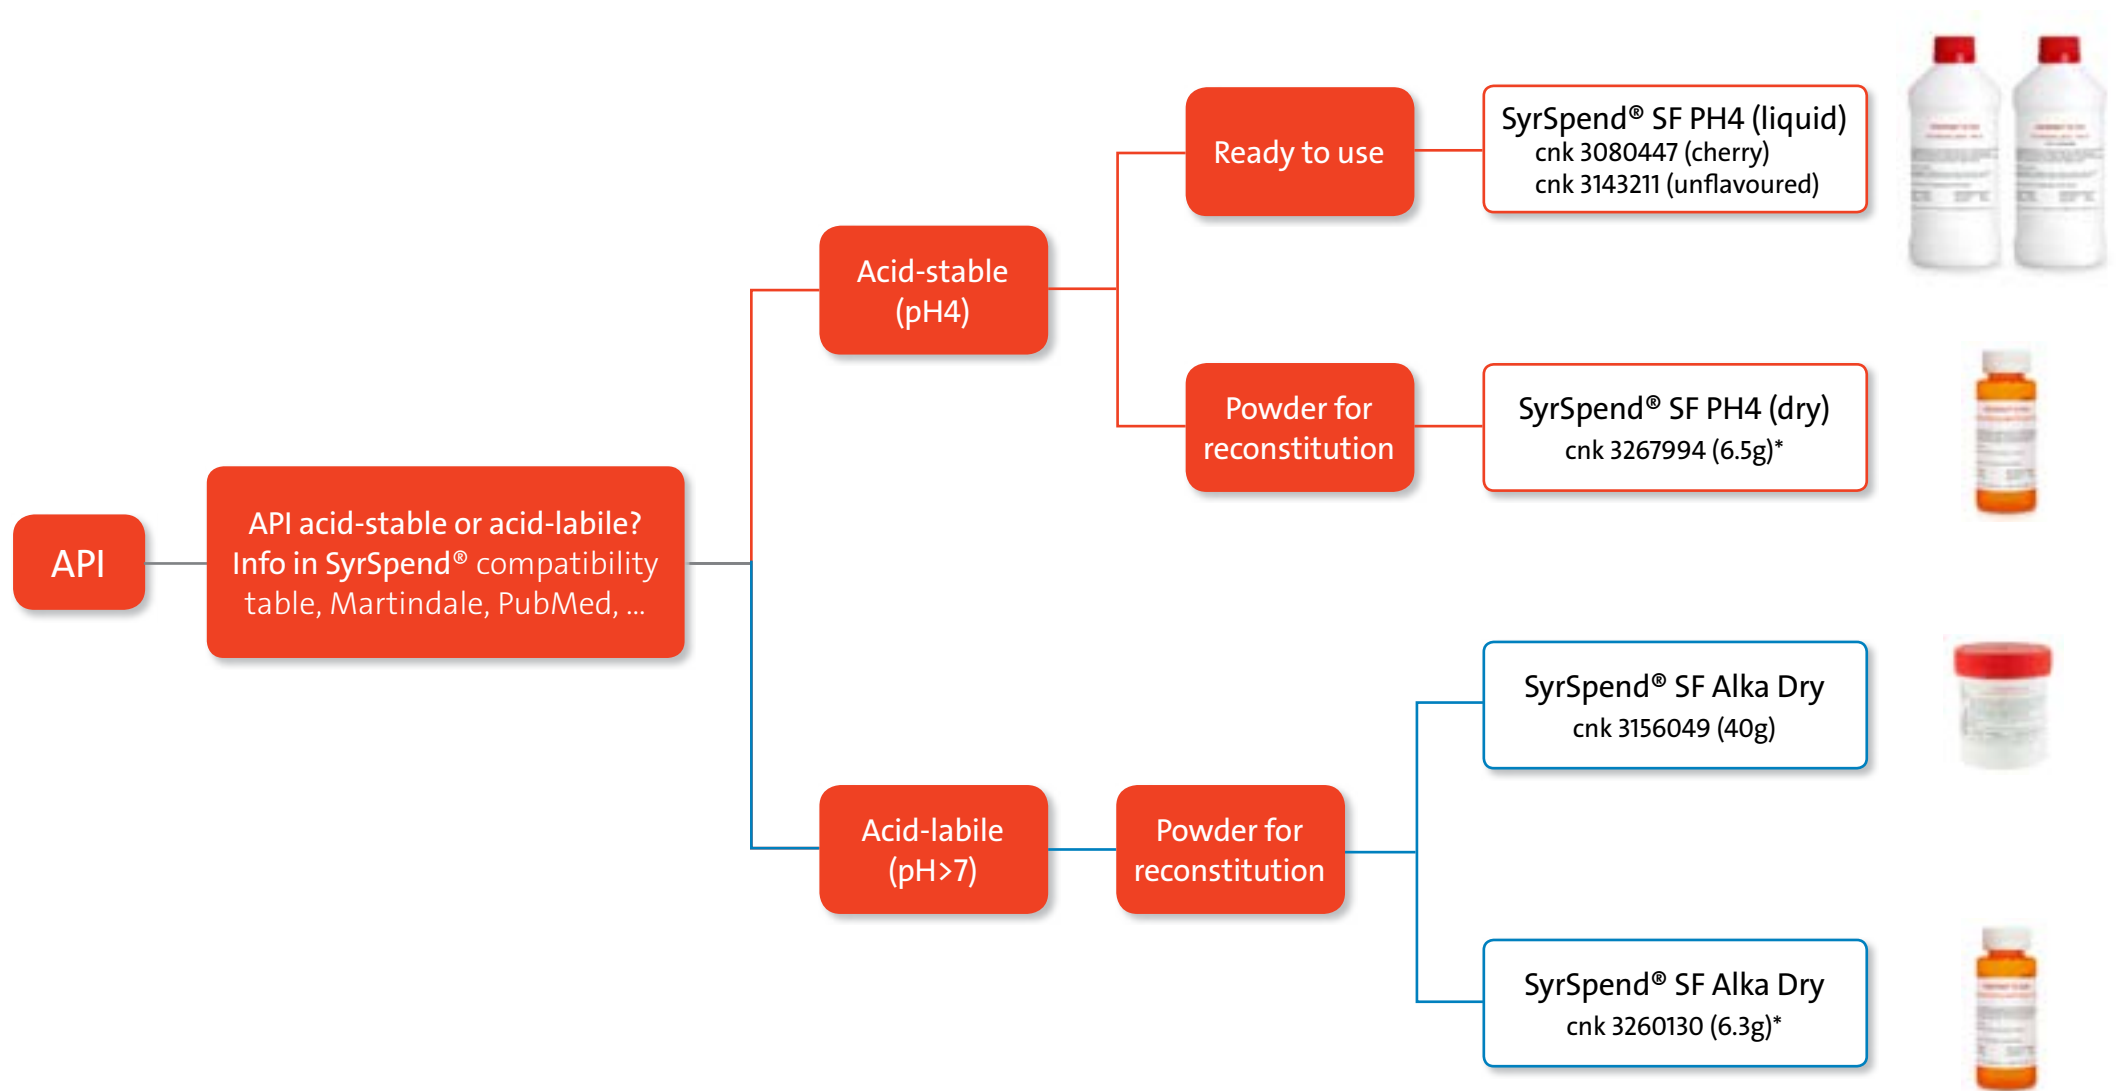

Choice of SyrSpend® SF vehicle

* Pre-weighed powder to make 100 ml suspension

Choice of stability

Consult the **Fagron Formulations** app for more SyrSpend® SF Compatibility data.

Wide range of compounding formulas